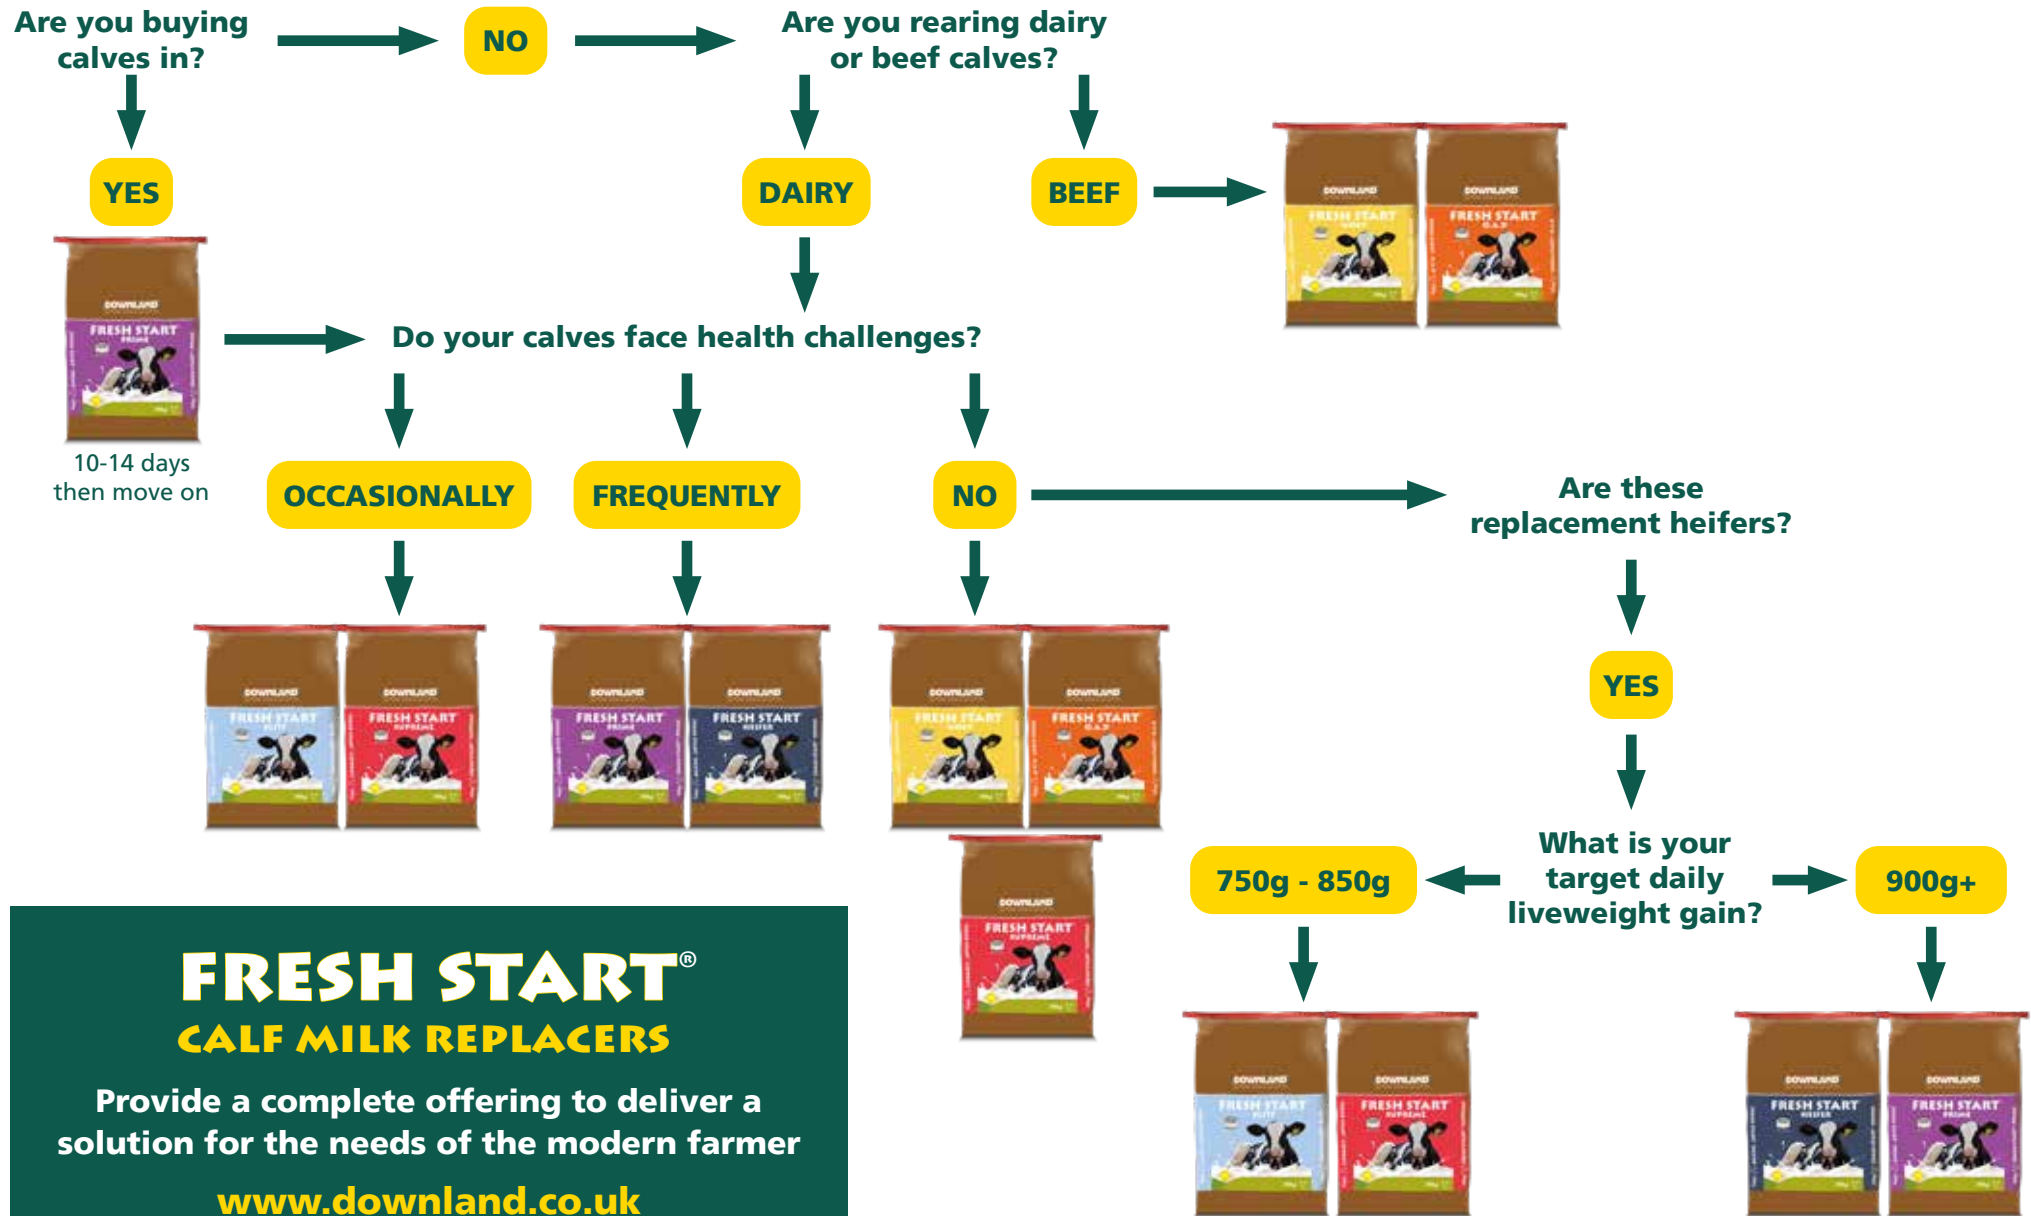

FRESH START[®] **CALF MILK REPLACERS**

**Optimised to
provide the best
start and enhance
health and
performance**

Helping provide calves
with the zest for life

DOWNLAND[®]
PARTNERS IN FARMING HEALTH

EVERY CALF REARING SYSTEM IS DIFFERENT

FRESH START[®] CALF MILK REPLACERS

Provide a complete offering to deliver a solution for the needs of the modern farmer

www.downland.co.uk